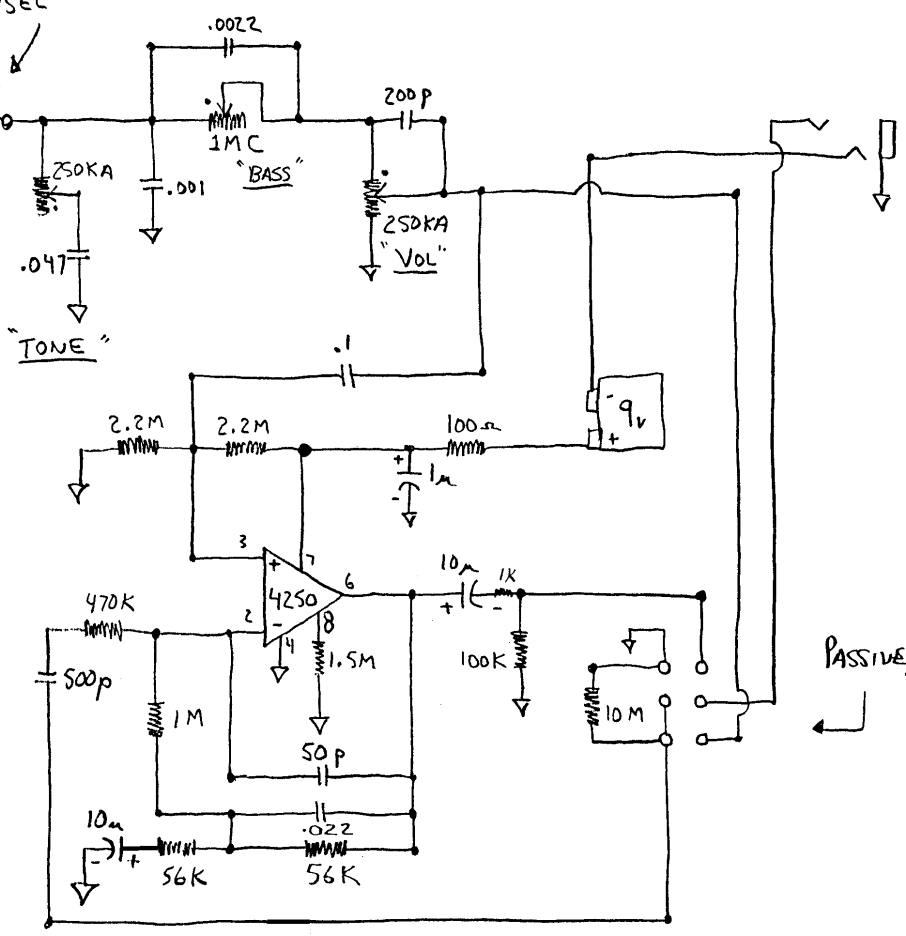

ASAT & L-2000 BASS

① = SERIES w/.1 CAP
 ② = PARALLEL

NECK
 BRIDGE

PU/SEL

OUTPUT

PASSIVE/ACTIVE