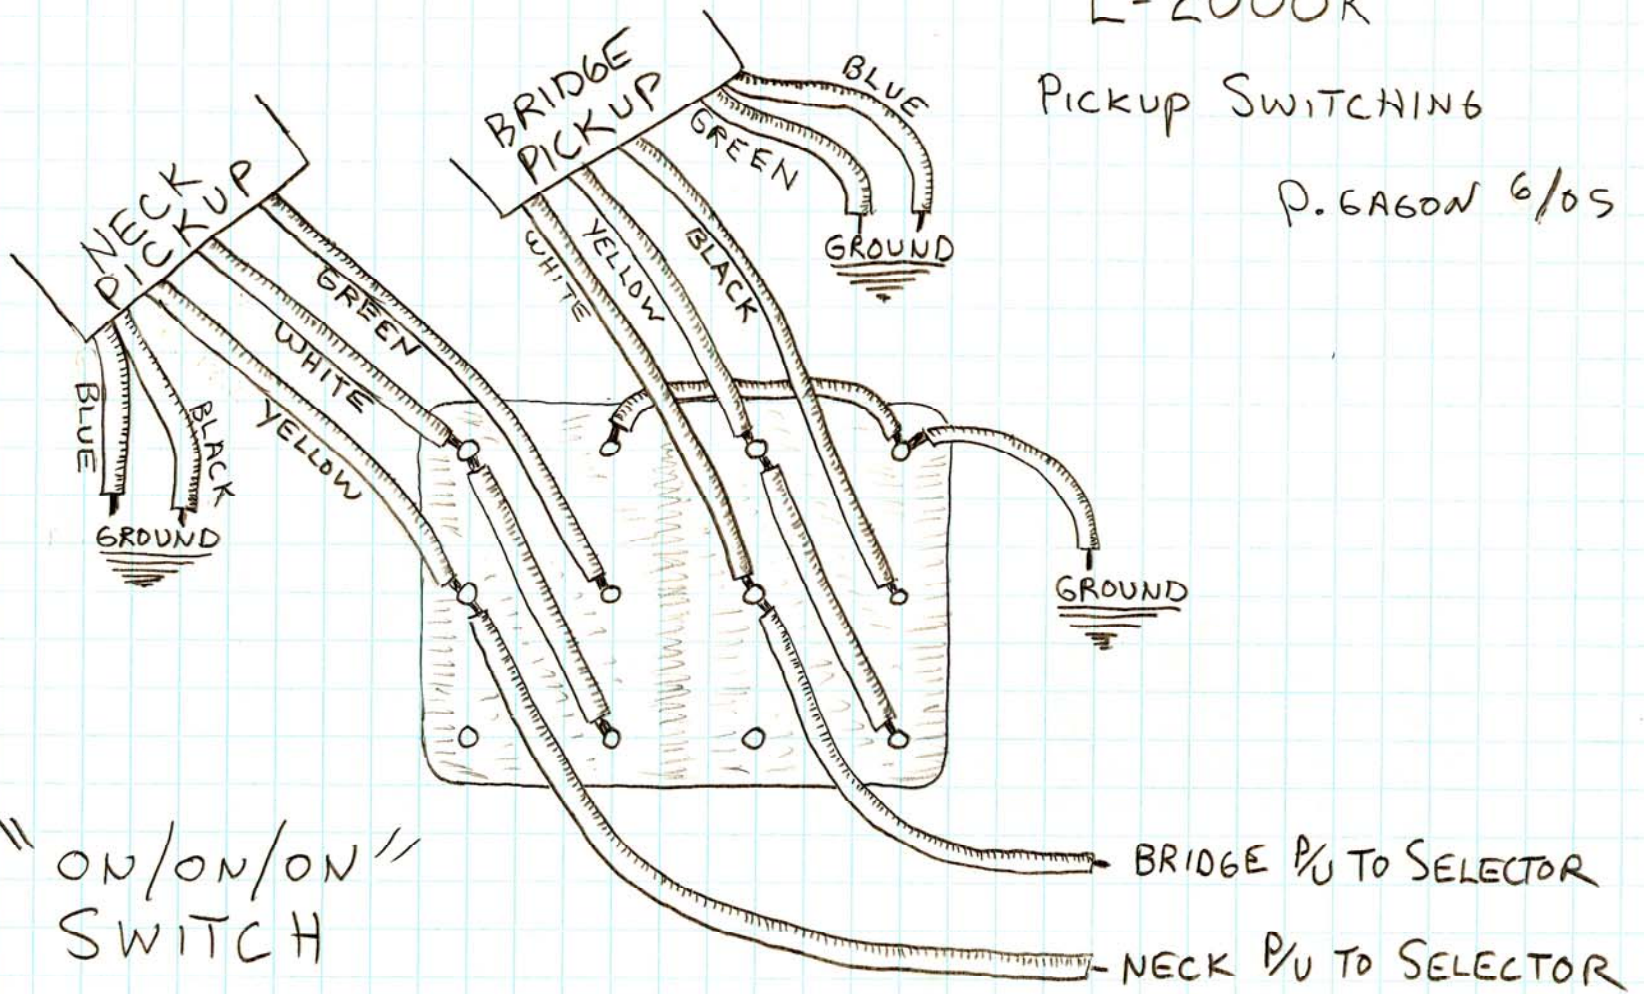

L-2000K
Pickup Switching

P. GAGON 6/05

"ON/ON/ON"
SWITCH

POSITIONS

- UP = SERIES HUMBUCKING
- MIDDLE = SINGLE COIL (BRIDGE P/U REAR COIL & NECK P/U FRONT COIL)
- DOWN = PARALLEL HUMBUCKING