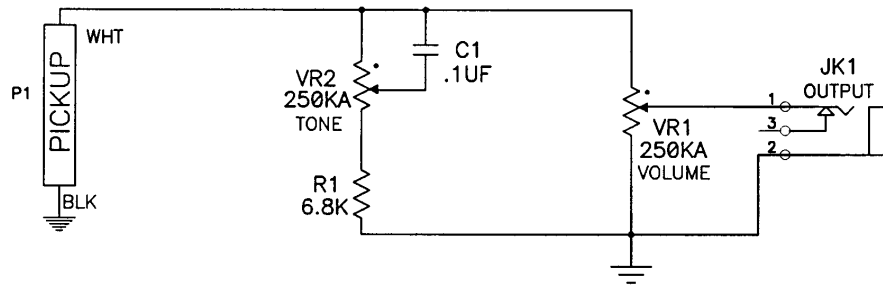

3

3

4

4

Title			WIRING DIAGRAM		
Size	Number			Rev	
A	SB-1			1.0	
Date	1/98	Drawn by		P.GAGON	
Filename	G&L GUITARS	Sheet		1 of 1	

A

B

C